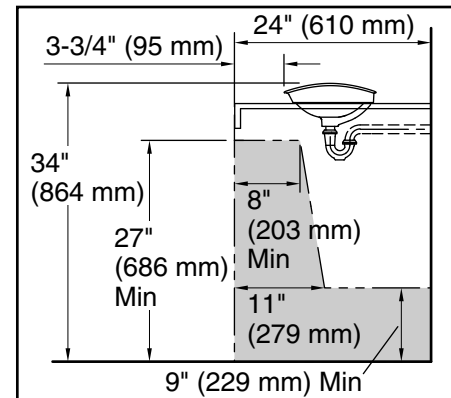

K-5403-BL

Recommended ADA Installation

Standard Installation

Technical Information

All product dimensions are nominal.

- Bowl configuration: Single
- Installation: Vessel
- Bowl area: Length: 19-3/4" (501 mm)
Width: 13-1/4" (337 mm)
Bowl depth: 4-15/16" (126 mm)
With overflow: Yes
Water depth: 2-1/4" (58 mm)
- With overflow: Yes
- Drain hole: 1-3/4" (44 mm)
- Template: 1222633-7, required, included