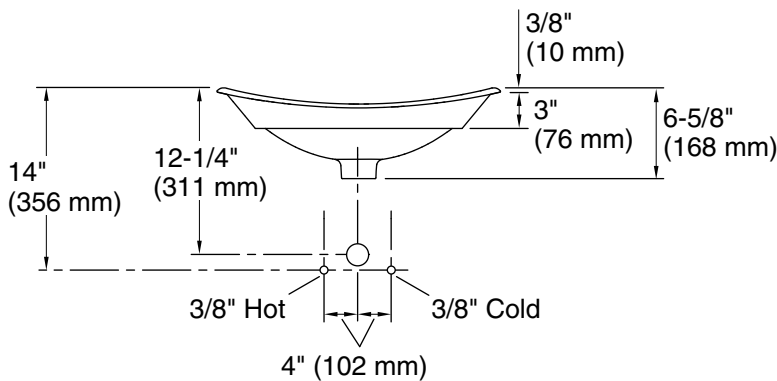

K-5403-BL

Recommended ADA Installation

Standard Installation

Technical Information

All product dimensions are nominal.

- Bowl configuration: Single
- Installation: Vessel
- Bowl area: Length: 19-3/4" (501 mm)
Width: 13-1/4" (337 mm)
Bowl depth: 4-15/16" (126 mm)
With overflow: Yes
Water depth: 2-1/4" (58 mm)
- With overflow: Yes
- Drain hole: 1-3/4" (44 mm)
- Template: 1222633-7, required, included