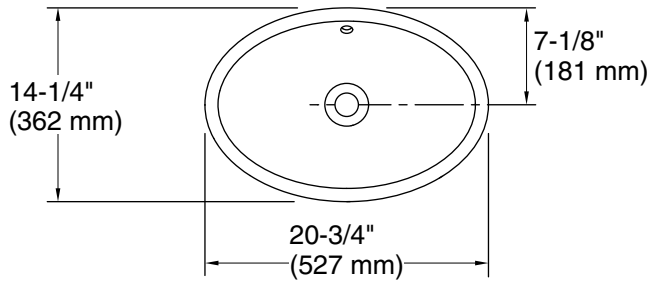

K-5403-BL

Recommended ADA Installation

Standard Installation

Technical Information

All product dimensions are nominal.

- Bowl configuration: Single
- Installation: Vessel
- Bowl area: Length: 19-3/4" (501 mm)
Width: 13-1/4" (337 mm)
Bowl depth: 4-15/16" (126 mm)
With overflow: Yes
Water depth: 2-1/4" (58 mm)
- With overflow: Yes
- Drain hole: 1-3/4" (44 mm)
- Template: 1222633-7, required, included